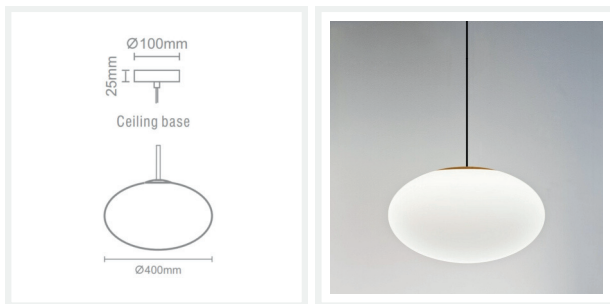

ORBIREAL

Bronze Oblate Glass LED Pendant Light

PRODUCT DETAILS

- Type: Pendant Light
- Material: Glass, Metal
- Colour: White, Bronze
- Shade Shape: Oblate / Oblong / Oval

DIMENSIONS

- Fixture Diameter: 400mm
- Canopy Diameter: 100mm
- Canopy Height: 25mm
- Suspension: 2000mm Cable