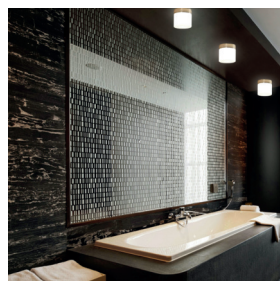

ORICA

Bronze Bathroom LED Wall and Ceiling Light

PRODUCT DETAILS

- Type: Wall Light / Ceiling Light
- Material: Aluminium, Mouth-Blown Glass
- Colour: Bronze, White

DIMENSIONS

- Overall Diameter: 160mm
- Overall Height: 110mm