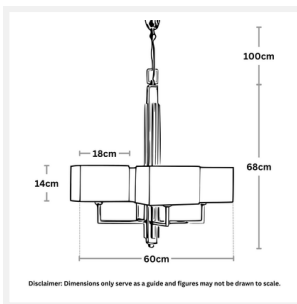

PARAGON

4 Light Chandelier – Black

PRODUCT DETAILS

- Type: Chandelier
- Material: Metal, Linen Fabric
- Colour: Polished Nickel, Black
- Designer: Paul Mulhearn
- Collection: Paragon

DIMENSIONS

- Overall Diameter: 600mm
- Frame / Fitting Height: 680mm
- Shade Width: 180mm
- Shade Height: 140mm
- Suspension: 1000mm Chain and Cable

LAMPING INFORMATION

- Voltage Input: 240V
- Max. Wattage: 40W
- Light Source: B22 (Bayonet Cap)
- Bulb Included: No
- Number of Bulb Sockets: 4
- Dimmable: Globe Dependent
- Ingress Protection (IP Rating): IP20

ADDITIONAL INFORMATION

- Height Adjustable: Yes
- Approvals: RCM
- Care Instructions: Wipe clean with a dry cloth; do not use strong liquid cleaners
- Installation by a licensed electrician is required

www.vioredesign.com