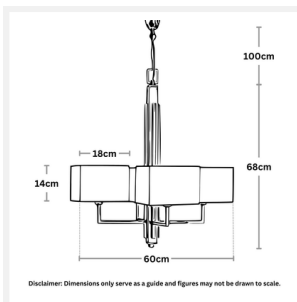

PARAGON

4 Light Chandelier – Clay

PRODUCT DETAILS

- Type: Chandelier
- Material: Metal, Linen Fabric
- Colour: Polished Nickel, Soft Clay
- Designer: Paul Mulhearn
- Collection: Paragon

DIMENSIONS

- Overall Diameter: 600mm
- Frame / Fitting Height: 680mm
- Shade Width: 180mm
- Shade Height: 140mm
- Suspension: 1000mm Chain and Cable

LAMPING INFORMATION

- Voltage Input: 240V
- Max. Wattage: 40W
- Light Source: B22 (Bayonet Cap)
- Bulb Included: No
- Number of Bulb Sockets: 4
- Dimmable: Globe Dependent
- Ingress Protection (IP Rating): IP20