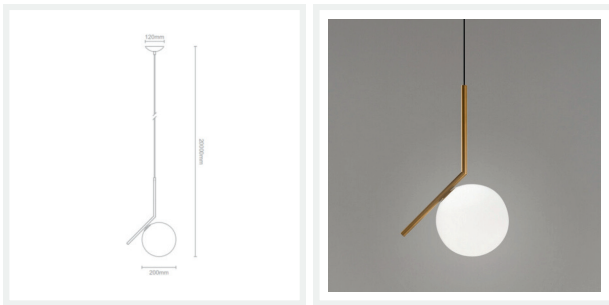

SOLARA

Bronze Minimalist LED Glass Pendant Light

PRODUCT DETAILS

- Type: Pendant Light
- Material: Aluminium, Glass
- Colour: Bronze, Milky White
- Collection: Solara
- Shade Shape: Round / Ball / Sphere

DIMENSIONS

- Canopy Diameter: 120mm
- Shade Diameter: 200mm
- Suspension: 2000mm Cable

LAMPING INFORMATION

- Voltage Input: 230V
- Max. Wattage: 7W
- Light Source: Integrated LED
- Colour Temperature: 3000K
- Lumens Output: 450lm
- Colour Rendering Index (CRI): >80
- Dimmable: No
- Electrical Protection: Class II
- Ingress Protection (IP Rating): IP44