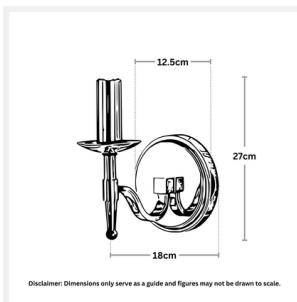

STANFORD

1 Light Candle Bronze Wall Lamp

PRODUCT DETAILS

- Type: Wall Light
- Material: Brass
- Colour: Oxidised Bronze
- Designer: Paul Mulhearn
- Collection: Stanford

DIMENSIONS

- Overall Width: 125mm
- Overall Depth / Projection: 180mm
- Overall Height: 270mm
- Backplate Diameter: 125mm

LAMPING INFORMATION

- Voltage Input: 240V
- Max. Wattage: 40W
- Light Source: B15 (Small Bayonet Cap)
- Bulb Included: No
- Number of Bulb Sockets: 1
- Dimmable: Globe Dependent
- Ingress Protection (IP Rating): IP20