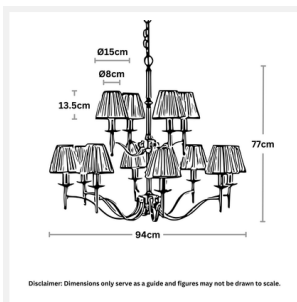

STANFORD

12 Light Brass Chandelier – Shimmer Grey

PRODUCT DETAILS

- Type: Chandelier
- Material: Metal, Linen Fabric
- Colour: Brass, Shimmer Grey / Taupe
- Designer: Paul Mulhearn
- Collection: Stanford

DIMENSIONS

- Overall Diameter: 940mm
- Frame / Fitting Diameter: 860mm
- Frame / Fitting Height: 770mm
- Shade Diameter: 80mm (T), 150mm (B)
- Shade Height: 135mm
- Suspension: 1000mm Chain and Cable

LAMPING INFORMATION

- Voltage Input: 240V
- Max. Wattage: 40W
- Light Source: B15 (Small Bayonet Cap)
- Bulb Included: No
- Number of Bulb Sockets: 12
- Dimmable: Globe Dependent
- Ingress Protection (IP Rating): IP20

ADDITIONAL INFORMATION

- Height Adjustable: Yes
- Approvals: RCM
- Care Instructions: Wipe clean with a dry cloth; do not use strong liquid cleaners
- Installation by a licensed electrician is required

www.vioredesign.com