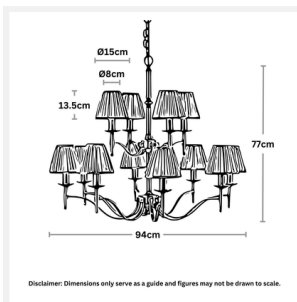

STANFORD

12 Light Bronze Chandelier – Black

PRODUCT DETAILS

- Type: Chandelier
- Material: Metal, Linen Fabric
- Colour: Oxidised Bronze, Black
- Designer: Paul Mulhearn
- Collection: Stanford

DIMENSIONS

- Overall Diameter: 940mm
- Frame / Fitting Diameter: 860mm
- Frame / Fitting Height: 770mm
- Shade Diameter: 80mm (T), 150mm (B)
- Shade Height: 135mm
- Suspension: 1000mm Chain and Cable

LAMPING INFORMATION

- Voltage Input: 240V
- Max. Wattage: 40W
- Light Source: B15 (Small Bayonet Cap)
- Bulb Included: No
- Number of Bulb Sockets: 12
- Dimmable: Globe Dependent
- Ingress Protection (IP Rating): IP20