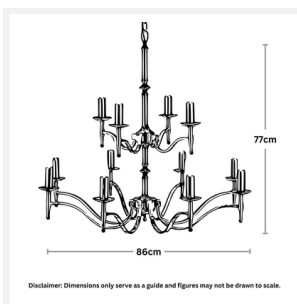

ADDITIONAL INFORMATION

- Height Adjustable: Yes
- Approvals: RCM
- Care Instructions: Wipe clean with a dry cloth; do not use strong liquid cleaners
- Installation by a licensed electrician is required