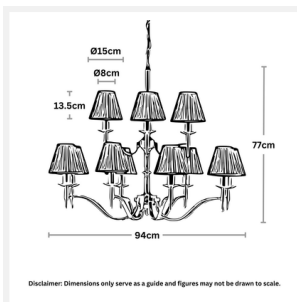

STANFORD

12 Light Nickel Chandelier – Shimmer Grey

PRODUCT DETAILS

- Type: Chandelier
- Material: Metal, Linen Fabric
- Colour: Nickel, Shimmer Grey / Taupe
- Designer: Paul Mulhearn
- Collection: Stanford

DIMENSIONS

- Overall Diameter: 940mm
- Frame / Fitting Diameter: 860mm
- Frame / Fitting Height: 770mm
- Shade Diameter: 80mm (T), 150mm (B)
- Shade Height: 135mm
- Suspension: 1000mm Chain and Cable

LAMPING INFORMATION

- Voltage Input: 240V
- Max. Wattage: 40W
- Light Source: B15 (Small Bayonet Cap)
- Bulb Included: No
- Number of Bulb Sockets: 12
- Dimmable: Globe Dependent
- Ingress Protection (IP Rating): IP20

ADDITIONAL INFORMATION

- Height Adjustable: Yes
- Approvals: RCM
- Care Instructions: Wipe clean with a dry cloth; do not use strong liquid cleaners
- Installation by a licensed electrician is required

www.vioredesign.com