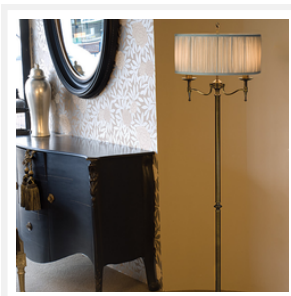

ADDITIONAL INFORMATION

- Approvals: RCM
- Care Instructions: Wipe clean with a dry cloth; do not use strong liquid cleaners