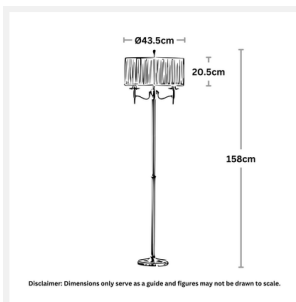

ADDITIONAL INFORMATION

- Approvals: RCM
- Care Instructions: Wipe clean with a dry cloth; do not use strong liquid cleaners