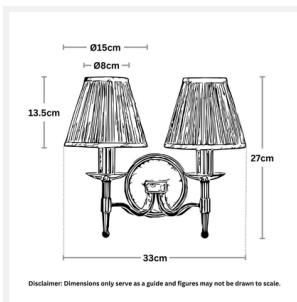

STANFORD

2 Light Bronze Wall Lamp – Shimmer Grey

PRODUCT DETAILS

- Type: Wall Light
- Material: Metal, Linen Fabric
- Colour: Bronze, Shimmer Grey / Taupe
- Designer: Paul Mulhearn
- Collection: Stanford

DIMENSIONS

- Overall Width: 330mm
- Overall Depth / Projection: 200mm
- Frame / Fitting Width: 265mm
- Frame / Fitting Height: 270mm
- Backplate Diameter: 125mm
- Shade Diameter: 80mm (T), 150mm (B)
- Shade Height: 135mm

LAMPING INFORMATION

- Voltage Input: 240V
- Max. Wattage: 40W
- Light Source: B15 (Small Bayonet Cap)
- Bulb Included: No
- Number of Bulb Sockets: 2
- Dimmable: Globe Dependent
- Ingress Protection (IP Rating): IP20

ADDITIONAL INFORMATION

- Approvals: RCM
- Care Instructions: Wipe clean with a dry cloth; do not use strong liquid cleaners
- Installation by a licensed electrician is required

www.vioredesign.com