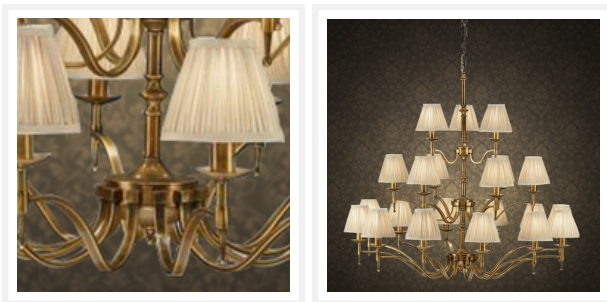

STANFORD

21 Light Brass Chandelier – Shimmer Grey

PRODUCT DETAILS

- Type: Chandelier
- Material: Metal, Fabric
- Frame / Fitting Colour: Oxidised Brass
- Shade Colour: Shimmer Grey / Taupe
- Designer: Paul Mulhearn
- Collection: Stanford

DIMENSIONS

- Frame / Fitting Diameter: 1150mm
- Frame / Fitting Height: 1030mm
- Shade Diameter: 80mm (T), 150mm (B)
- Shade Height: 135mm
- Suspension: 3000mm Chain and Cable

LAMPING INFORMATION

- Voltage Input: 240V
- Max. Wattage: 40W
- Light Source: B15 (Small Bayonet Cap)
- Bulb Included: No
- Number of Bulb Sockets: 21
- Dimmable: Globe Dependent
- Ingress Protection (IP Rating): IP20