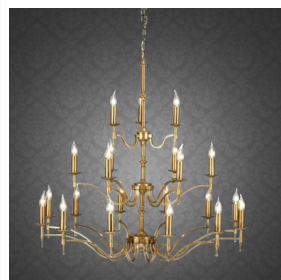

STANFORD

21 Light Candle Brass Chandelier

PRODUCT DETAILS

- Type: Chandelier
- Material: Metal
- Frame / Fitting Colour: Oxidised Brass
- Designer: Paul Mulhearn
- Collection: Stanford

DIMENSIONS

- Frame / Fitting Diameter: 1150mm
- Frame / Fitting Height: 1030mm
- Suspension: 3000mm Chain and Cable

LAMPING INFORMATION

- Voltage Input: 240V
- Max. Wattage: 40W
- Light Source: B15 (Small Bayonet Cap)
- Bulb Included: No
- Number of Bulb Sockets: 21
- Dimmable: Globe Dependent
- Ingress Protection (IP Rating): IP20