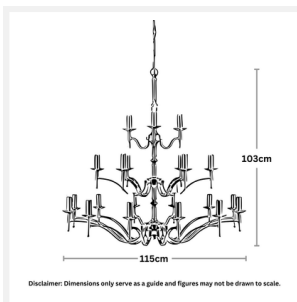

STANFORD

21 Light Candle Brass Chandelier

PRODUCT DETAILS

- Type: Chandelier
- Material: Metal
- Frame / Fitting Colour: Oxidised Brass
- Designer: Paul Mulhearn
- Collection: Stanford

DIMENSIONS

- Frame / Fitting Diameter: 1150mm
- Frame / Fitting Height: 1030mm
- Suspension: 3000mm Chain and Cable

LAMPING INFORMATION

- Voltage Input: 240V
- Max. Wattage: 40W
- Light Source: B15 (Small Bayonet Cap)
- Bulb Included: No
- Number of Bulb Sockets: 21
- Dimmable: Globe Dependent
- Ingress Protection (IP Rating): IP20