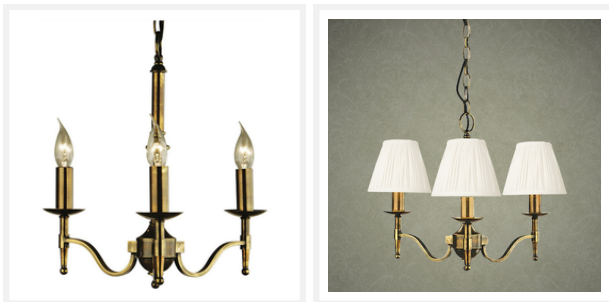

## STANFORD

### 3 Light Brass Chandelier – White

#### PRODUCT DETAILS

- Type: Chandelier
- Material: Metal, Linen Fabric
- Colour: Oxidised Brass, White
- Designer: Paul Mulhearn
- Collection: Stanford

#### DIMENSIONS

- Overall Diameter: 540mm
- Frame / Fitting Diameter: 480mm
- Frame / Fitting Height: 460mm
- Shade Diameter: 80mm (T), 150mm (B)
- Shade Height: 135mm
- Suspension: 1000mm Chain and Cable