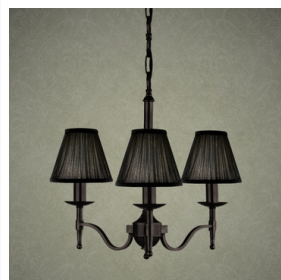

STANFORD

3 Light Bronze Chandelier – Black

PRODUCT DETAILS

- Type: Chandelier
- Material: Metal, Linen Fabric
- Colour: Oxidised Bronze, Black
- Designer: Paul Mulhearn
- Collection: Stanford

DIMENSIONS

- Overall Diameter: 540mm
- Frame / Fitting Diameter: 480mm
- Frame / Fitting Height: 460mm
- Shade Diameter: 80mm (T), 150mm (B)
- Shade Height: 135mm
- Suspension: 1000mm Chain and Cable

LAMPING INFORMATION

- Voltage Input: 240V
- Max. Wattage: 40W
- Light Source: B15 (Small Bayonet Cap)
- Bulb Included: No
- Number of Bulb Sockets: 3
- Dimmable: Globe Dependent
- Ingress Protection (IP Rating): IP20