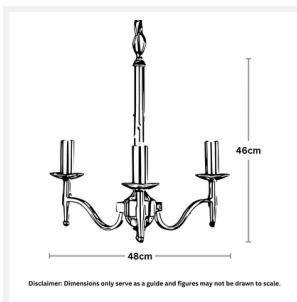

STANFORD

3 Light Candle Bronze Chandelier

PRODUCT DETAILS

- Type: Chandelier
- Material: Metal
- Colour: Oxidised Bronze
- Designer: Paul Mulhearn
- Collection: Stanford

DIMENSIONS

- Frame / Fitting Diameter: 480mm
- Frame / Fitting Height: 460mm
- Suspension: 1000mm Chain and Cable

LAMPING INFORMATION

- Voltage Input: 240V
- Max. Wattage: 40W
- Light Source: B15 (Small Bayonet Cap)
- Bulb Included: No
- Number of Bulb Sockets: 3
- Dimmable: Globe Dependent
- Ingress Protection (IP Rating): IP20

ADDITIONAL INFORMATION

- Height Adjustable: Yes
- Approvals: RCM
- Care Instructions: Wipe clean with a dry cloth; do not use strong liquid cleaners
- Installation by a licensed electrician is required

www.vioredesign.com