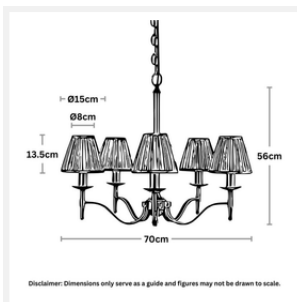

STANFORD

5 Light Brass Chandelier – Shimmer Grey

PRODUCT DETAILS

- Type: Chandelier
- Material: Metal, Linen Fabric
- Colour: Brass, Shimmer Grey / Taupe
- Designer: Paul Mulhearn
- Collection: Stanford

DIMENSIONS

- Overall Diameter: 700mm
- Frame / Fitting Diameter: 630mm
- Frame / Fitting Height: 560mm
- Shade Diameter: 80mm (T), 150mm (B)
- Shade Height: 135mm
- Suspension: 1000mm Chain and Cable

LAMPING INFORMATION

- Voltage Input: 240V
- Max. Wattage: 40W
- Light Source: B15 (Small Bayonet Cap)
- Bulb Included: No
- Number of Bulb Sockets: 5
- Dimmable: Globe Dependent
- Ingress Protection (IP Rating): IP20

ADDITIONAL INFORMATION