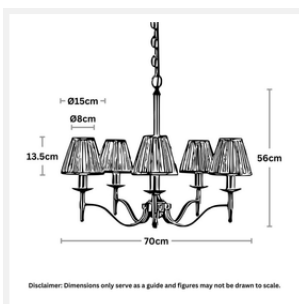

STANFORD

5 Light Brass Chandelier – White

IP20

DIM

LED

PRODUCT DETAILS

- Type: Chandelier
- Material: Metal, Linen Fabric
- Colour: Oxidised Brass, White
- Designer: Paul Mulhearn
- Collection: Stanford

DIMENSIONS

- Overall Diameter: 700mm
- Frame / Fitting Diameter: 630mm
- Frame / Fitting Height: 560mm
- Shade Diameter: 80mm (T), 150mm (B)
- Shade Height: 135mm
- Suspension: 1000mm Chain and Cable

LAMPING INFORMATION

- Voltage Input: 240V
- Max. Wattage: 40W
- Light Source: B15 (Small Bayonet Cap)
- Bulb Included: No
- Number of Bulb Sockets: 5
- Dimmable: Globe Dependent
- Ingress Protection (IP Rating): IP20

ADDITIONAL INFORMATION

- Height Adjustable: Yes
- Approvals: RCM
- Care Instructions: Wipe clean with a dry cloth; do not use strong liquid cleaners
- Installation by a licensed electrician is required

www.vioredesign.com