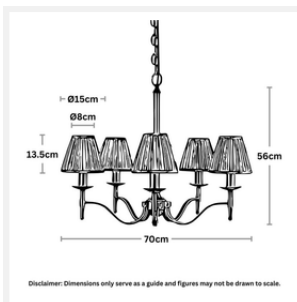

STANFORD

5 Light Bronze Chandelier – Shimmer Grey

PRODUCT DETAILS

- Type: Chandelier
- Material: Metal, Linen Fabric
- Colour: Bronze, Shimmer Grey / Taupe
- Designer: Paul Mulhearn
- Collection: Stanford

DIMENSIONS

- Overall Diameter: 700mm
- Frame / Fitting Diameter: 630mm
- Frame / Fitting Height: 560mm
- Shade Diameter: 80mm (T), 150mm (B)
- Shade Height: 135mm
- Suspension: 1000mm Chain and Cable

LAMPING INFORMATION

- Voltage Input: 240V
- Max. Wattage: 40W
- Light Source: B15 (Small Bayonet Cap)
- Bulb Included: No
- Number of Bulb Sockets: 5
- Dimmable: Globe Dependent
- Ingress Protection (IP Rating): IP20

ADDITIONAL INFORMATION

- Height Adjustable: Yes
- Approvals: RCM
- Care Instructions: Wipe clean with a dry cloth; do not use strong liquid cleaners
- Installation by a licensed electrician is required

www.vioredesign.com