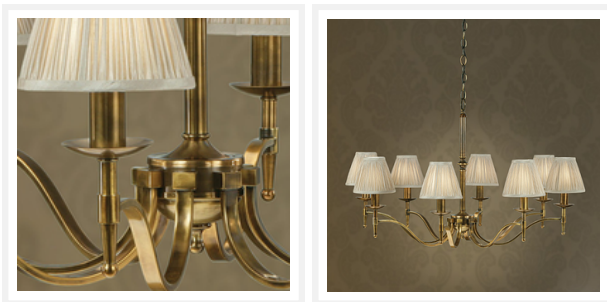

STANFORD

8 Light Brass Chandelier – Shimmer Grey

PRODUCT DETAILS

- Type: Chandelier
- Material: Metal, Linen Fabric
- Colour: Brass, Shimmer Grey / Taupe
- Designer: Paul Mulhearn
- Collection: Stanford

DIMENSIONS

- Overall Diameter: 940mm
- Frame / Fitting Diameter: 860mm
- Frame / Fitting Height: 570mm
- Shade Diameter: 80mm (T), 150mm (B)
- Shade Height: 135mm
- Suspension: 1000mm Chain and Cable

LAMPING INFORMATION

- Voltage Input: 240V
- Max. Wattage: 40W
- Light Source: B15 (Small Bayonet Cap)
- Bulb Included: No
- Number of Bulb Sockets: 8
- Dimmable: Globe Dependent
- Ingress Protection (IP Rating): IP20

ADDITIONAL INFORMATION