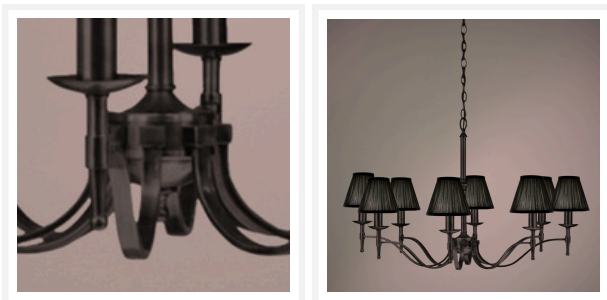

STANFORD

8 Light Bronze Chandelier – Black

PRODUCT DETAILS

- Type: Chandelier
- Material: Metal, Linen Fabric
- Colour: Oxidised Bronze, Black
- Designer: Paul Mulhearn
- Collection: Stanford

DIMENSIONS

- Overall Diameter: 940mm
- Frame / Fitting Diameter: 860mm
- Frame / Fitting Height: 570mm
- Shade Diameter: 80mm (T), 150mm (B)
- Shade Height: 135mm
- Suspension: 1000mm Chain and Cable

LAMPING INFORMATION

- Voltage Input: 240V
- Max. Wattage: 40W
- Light Source: B15 (Small Bayonet Cap)
- Bulb Included: No
- Number of Bulb Sockets: 8
- Dimmable: Globe Dependent
- Ingress Protection (IP Rating): IP20