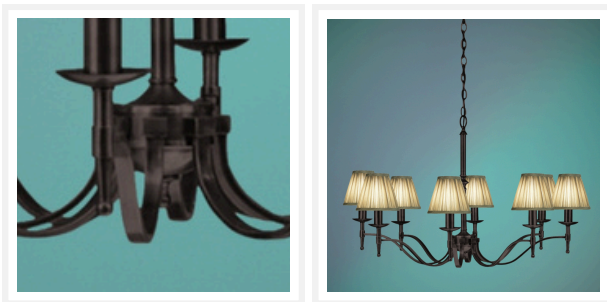

STANFORD

8 Light Bronze Chandelier – Shimmer Grey

PRODUCT DETAILS

- Type: Chandelier
- Material: Metal, Linen Fabric
- Colour: Bronze, Shimmer Grey / Taupe
- Designer: Paul Mulhearn
- Collection: Stanford

DIMENSIONS

- Overall Diameter: 940mm
- Frame / Fitting Diameter: 860mm
- Frame / Fitting Height: 570mm
- Shade Diameter: 80mm (T), 150mm (B)
- Shade Height: 135mm
- Suspension: 1000mm Chain and Cable

LAMPING INFORMATION

- Voltage Input: 240V
- Max. Wattage: 40W
- Light Source: B15 (Small Bayonet Cap)
- Bulb Included: No
- Number of Bulb Sockets: 8
- Dimmable: Globe Dependent
- Ingress Protection (IP Rating): IP20

ADDITIONAL INFORMATION