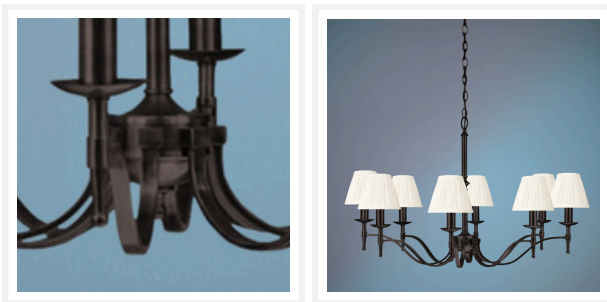

STANFORD

8 Light Bronze Chandelier – White

PRODUCT DETAILS

- Type: Chandelier
- Material: Metal, Linen Fabric
- Colour: Oxidised Bronze, White
- Designer: Paul Mulhearn
- Collection: Stanford

DIMENSIONS

- Overall Diameter: 940mm
- Frame / Fitting Diameter: 860mm
- Frame / Fitting Height: 570mm
- Shade Diameter: 80mm (T), 150mm (B)
- Shade Height: 135mm
- Suspension: 1000mm Chain and Cable

LAMPING INFORMATION

- Voltage Input: 240V
- Max. Wattage: 40W
- Light Source: B15 (Small Bayonet Cap)
- Bulb Included: No
- Number of Bulb Sockets: 8
- Dimmable: Globe Dependent
- Ingress Protection (IP Rating): IP20