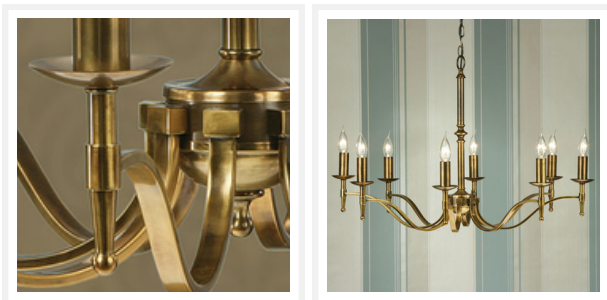

STANFORD

8 Light Candle Brass Chandelier

PRODUCT DETAILS

- Type: Chandelier
- Material: Metal
- Colour: Oxidised Brass
- Designer: Paul Mulhearn
- Collection: Stanford

DIMENSIONS

- Frame / Fitting Diameter: 860mm
- Frame / Fitting Height: 570mm
- Suspension: 1000mm Chain and Cable

LAMPING INFORMATION

- Voltage Input: 240V
- Max. Wattage: 40W
- Light Source: B15 (Small Bayonet Cap)
- Bulb Included: No
- Number of Bulb Sockets: 8
- Dimmable: Globe Dependent
- Ingress Protection (IP Rating): IP20