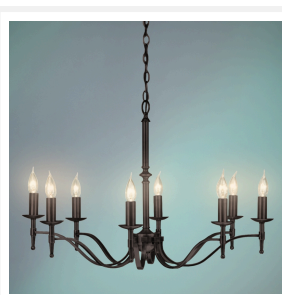

STANFORD

8 Light Candle Bronze Chandelier

PRODUCT DETAILS

- Type: Chandelier
- Material: Metal
- Colour: Old Bronze
- Designer: Paul Mulhearn
- Collection: Stanford

DIMENSIONS

- Frame / Fitting Diameter: 860mm
- Frame / Fitting Height: 570mm
- Suspension: 1000mm Chain and Cable

LAMPING INFORMATION

- Voltage Input: 240V
- Max. Wattage: 40W
- Light Source: B15 (Small Bayonet Cap)
- Bulb Included: No
- Number of Bulb Sockets: 8
- Dimmable: Globe Dependent
- Ingress Protection (IP Rating): IP20