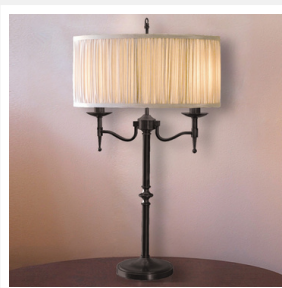

STANFORD

Bronze Table Lamp – Shimmer Grey

PRODUCT DETAILS

- Type: Table Lamp
- Material: Metal, Fabric
- Base Colour: Oxidised Bronze
- Shade Colour: Shimmer Grey
- Designer: Paul Mulhearn
- Collection: Stanford

DIMENSIONS

- Overall Height: 760mm
- Shade Diameter: 435mm
- Shade Height: 205mm

LAMPING INFORMATION

- Voltage Input: 240V
- Max. Wattage: 40W
- Light Source: B15 (Small Bayonet Cap)
- Bulb Included: No
- Number of Bulb Sockets: 2
- Dimmable: Globe Dependent
- Ingress Protection (IP Rating): IP20