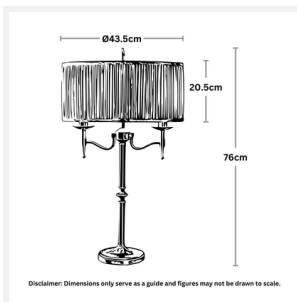

STANFORD

Bronze Table Lamp – Shimmer Grey

PRODUCT DETAILS

- Type: Table Lamp
- Material: Metal, Fabric
- Base Colour: Oxidised Bronze
- Shade Colour: Shimmer Grey
- Designer: Paul Mulhearn
- Collection: Stanford

DIMENSIONS

- Overall Height: 760mm
- Shade Diameter: 435mm
- Shade Height: 205mm

LAMPING INFORMATION

- Voltage Input: 240V
- Max. Wattage: 40W
- Light Source: B15 (Small Bayonet Cap)
- Bulb Included: No
- Number of Bulb Sockets: 2
- Dimmable: Globe Dependent
- Ingress Protection (IP Rating): IP20