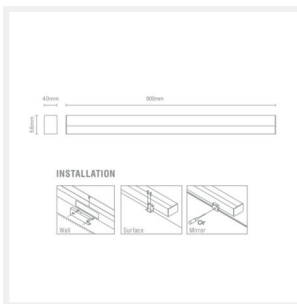

#### PRODUCT DETAILS

- Type: Wall Light
- Material: Aluminium, PC
- Colour: Titanium, White
- Shade Shape: Rectangle

#### DIMENSIONS

- Overall Length: 900mm
- Overall Width: 40mm
- Overall Projection / Depth: 58mm