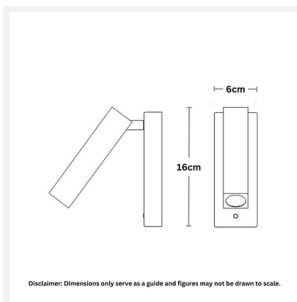

VEGA

Polished Stainless Steel LED Wall Light

PRODUCT DETAILS

- Type: Wall Light
- Material: Metal
- Colour: Polished Stainless Steel
- Designer: Paul Mulhearn
- Collection: LED

DIMENSIONS

- Width: 60mm
- Height: 160mm

LAMPING INFORMATION

- Voltage Input: 240V
- Max. Wattage: 3W
- Light Source: LED Bulb
- Ingress Protection (IP Rating): IP20

ADDITIONAL INFORMATION

- Approvals: RCM
- Care Instructions: Wipe clean with a dry cloth; do not use strong liquid cleaners
- Installation by a licensed electrician is required