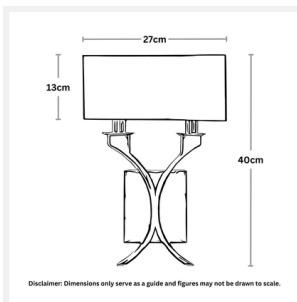

ZIMMER

2 Light Polished Nickel Wall Light – Black

PRODUCT DETAILS

- Type: Wall Light
- Material: Metal, Fabric
- Colour: Polished Nickel, Black
- Designer: Paul Mulhearn

DIMENSIONS

- Overall Height: 400mm
- Shade Width: 270mm
- Shade Projection / Depth: 130mm
- Shade Height: 130mm

LAMPING INFORMATION

- Voltage Input: 240V
- Max. Wattage: 40W
- Light Source: E14 (Small Edison Screw)
- Bulb Included: No
- Number of Bulb Sockets: 2
- Dimmable: Globe Dependent
- Ingress Protection (IP Rating): IP20