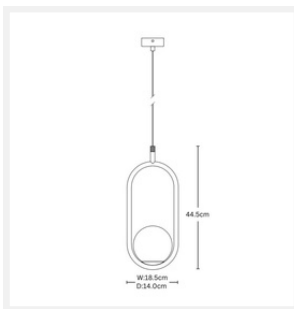

ZEST LIGHTING

Turned On

ADA

Brushed Brass Glass Ball Pendant Light

PRODUCT DETAILS

- Type: Pendant Light
- Room List / Usage: Bedroom, Living room, Dining Room (Indoor)
- Material: Iron, Glass
- Colour: Brass, White
- Shade Shape: Round

DIMENSIONS

- Width: 185mm
- Depth: 140mm
- Height: 445mm
- Canopy Diameter: 80mm
- Canopy Height: 25mm
- Suspension: 1800mm Cord
- Net Weight: 0.89kg

LAMPING INFORMATION

- Voltage Input: 240V
- Max. Wattage: 8W
- Light Source: G9
- Bulb Included: No
- Number of Bulb Sockets: 1
- Dimmable: Yes
- Ingress Protection (IP Rating): IP20

ADDITIONAL INFORMATION

- Height Adjustable: Yes
- Approvals: SAA
- Care Instructions: Wipe clean with a dry cloth; do not use strong liquid cleaners

www.zestlighting.com.au