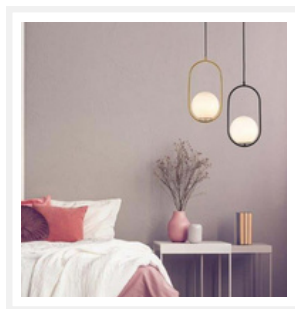

www.zestlighting.com.au