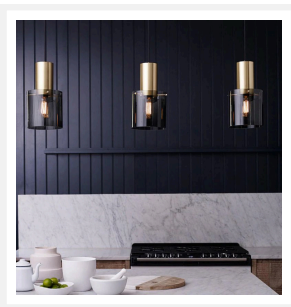

www.zestlighting.com.au