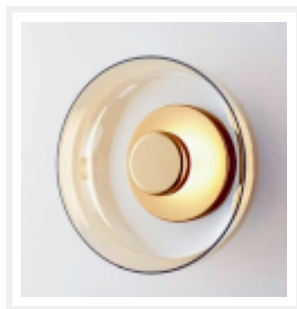

ZEST LIGHTING

Turned **On**

ANNIE

Brass Clear Glass LED Wall Sconce

PRODUCT DETAILS

- Type: Wall Light
- Room List / Usage: Bedroom, Hallway, Stairway (Indoor)
- Material: Metal, Glass
- Colour: Brass / Gold, Clear
- Brand: Zest Lighting

DIMENSIONS

- Fixture Diameter: 230mm
- Fixture Projection / Depth: 95mm
- Backplate Diameter: 100mm
- Backplate Projection / Depth: 35mm
- Net Weight: 0.805kg

LAMPING INFORMATION

- Voltage Input: 240V
- Max. Wattage: 3W
- Light Source: Integrated LED
- Colour Temperature: 3000K (Warm White)
- Lumens Output: 260lm
- Colour Rendering Index: >90
- Dimmable: No
- Ingress Protection (IP Rating): IP20