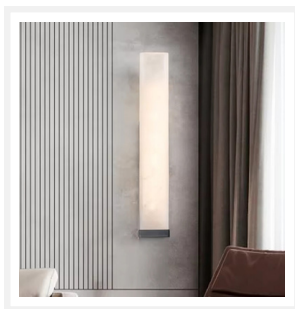

www.zestlighting.com.au