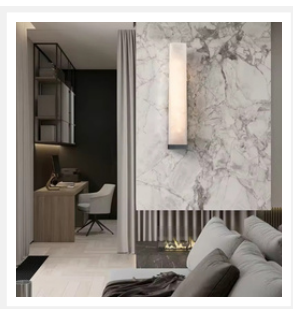

www.zestlighting.com.au