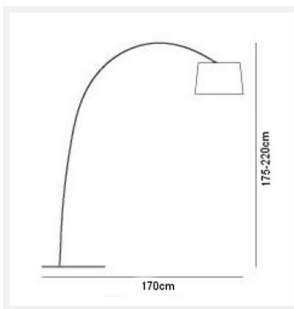

www.zestlighting.com.au