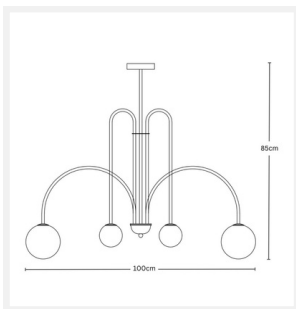

www.zestlighting.com.au