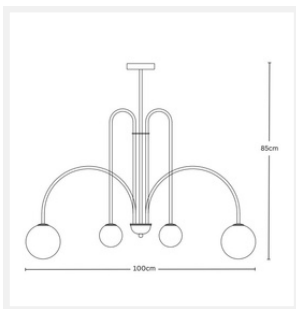

www.zestlighting.com.au