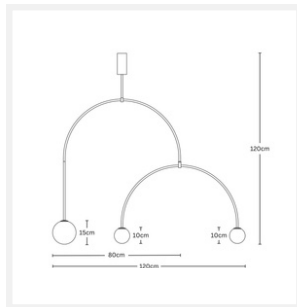

ZEST LIGHTING

Turned **On**

ARCHED

Trio Light Black Pendant

PRODUCT DETAILS

- Type: Pendant Light
- Room List / Usage: Living Room, Dining Room, Lounge (Indoor)
- Material: Wrought Iron, Glass
- Colour: Black, White
- Shade Shape: Round

DIMENSIONS

- Overall Size: Width 1200mm x Height 1200mm
- Ball Sizes:
- Diameter: 2 x 100mm
- Diameter: 1 x 150mm
- Suspension: 150mm Rod

LAMPING INFORMATION

- Voltage Input: 240V
- Max. Wattage: 25W
- Light Source: G9
- Bulb Included: No
- Number of Bulb Sockets: 3