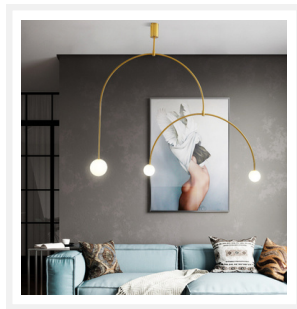

ZEST LIGHTING

Turned On

ARCHED

Trio Light Brass Pendant

PRODUCT DETAILS

- Type: Pendant Light
- Room List / Usage: Bedroom, Dining Room, Living Room (Indoor)
- Material: Iron, Glass
- Colour: Brass, White
- Shade Shape: Round

DIMENSIONS

- Overall Width: 1200mm
- Overall Height: 1200mm
- Ball Sizes:
 - 2 x Diameter 100mm
 - 1 x Diameter 150mm
- Canopy Diameter: 60mm
- Canopy Height: 120mm
- Net Weight: 3.35kg

LAMPING INFORMATION