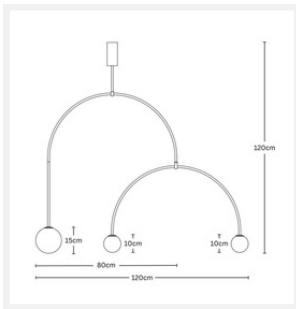

ZEST LIGHTING

Turned On

ARCHED

Trio Light Brass Pendant

PRODUCT DETAILS

- Type: Pendant Light
- Room List / Usage: Bedroom, Dining Room, Living Room (Indoor)
- Material: Iron, Glass
- Colour: Brass, White
- Shade Shape: Round

DIMENSIONS

- Overall Width: 1200mm
- Overall Height: 1200mm
- Ball Sizes:
 - 2 x Diameter 100mm
 - 1 x Diameter 150mm
- Canopy Diameter: 60mm
- Canopy Height: 120mm
- Net Weight: 3.35kg

LAMPING INFORMATION