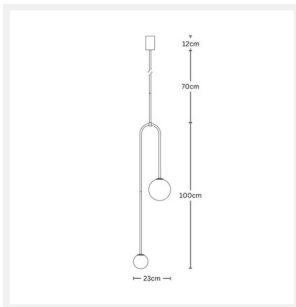

www.zestlighting.com.au