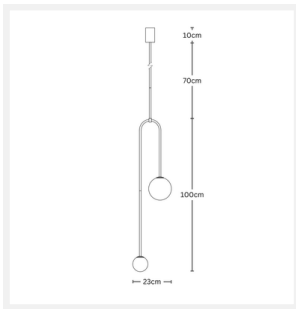

www.zestlighting.com.au