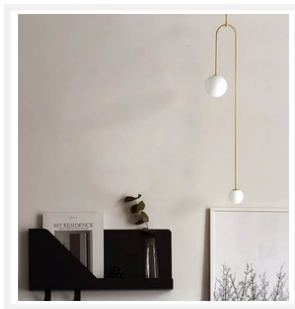

www.zestlighting.com.au