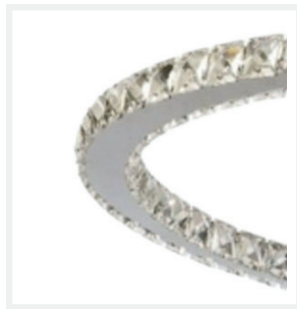

ZEST LIGHTING

Turned **On**

ARGOS

Chrome Crystal Rings Pendant Chandelier

PRODUCT DETAILS

- Type: Pendant Light / Chandelier
- Room List / Usage: Dining, Hallway, Lounge (Indoor)
- Material: Stainless Steel, Crystal
- Colour: Chrome, Clear
- Brand: Zest Lighting
- Shade Shape: Ring

DIMENSIONS

- Overall Diameter: 700mm
- Ring Diameters: 1 x 700mm, 1 x 500mm, 1 x 300mm
- Suspension: Cables

LAMPING INFORMATION

- Voltage Input: 240V
- Light Source: Integrated LED
- Ingress Protection (IP Rating): IP20