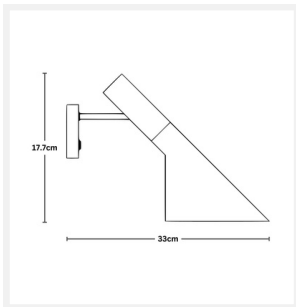

www.zestlighting.com.au