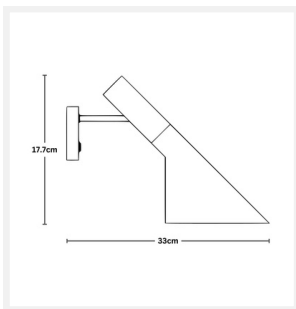

www.zestlighting.com.au