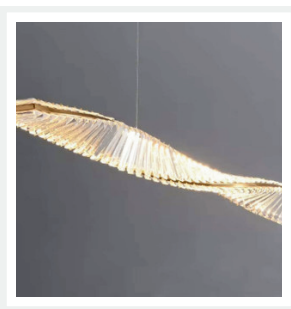

ZEST LIGHTING

Turned On

ATHENA

Linear Organic Curved Gold Crystal Glass
Pendant Chandelier

PRODUCT DETAILS

- Type: Pendant Light / Chandelier
- Room List / Usage: Dining, Kitchen, Office (Indoor)
- Material: Stainless Steel, Crystal
- Colour: Gold, Clear
- Brand: Zest Lighting
- Collection: Athena

DIMENSIONS

- Overall Length: 1500mm
- Suspension: Cables
- Net Weight: 4kg

LAMPING INFORMATION

- Voltage Input: 240V
- Max. Wattage: 30W
- Light Source: Integrated LED
- Colour Temperature: 2CCT - 3000K (Warm White), 6000K (Cool White)
- Lumens Output: 3300lm (Max)
- Colour Rendering Index (CRI): >90
- Dimmable: No
- Ingress Protection (IP Rating): IP20