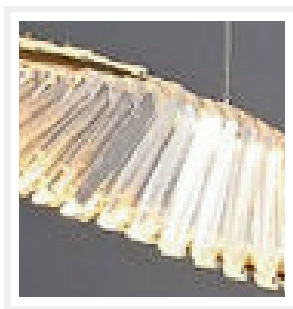

ZEST LIGHTING

Turned On

ATHENA

Linear Organic Curved Gold Crystal Glass
Pendant Chandelier

PRODUCT DETAILS

- Type: Pendant Light / Chandelier
- Room List / Usage: Dining, Kitchen, Office (Indoor)
- Material: Stainless Steel, Crystal
- Colour: Gold, Clear
- Brand: Zest Lighting
- Collection: Athena

DIMENSIONS

- Overall Length: 1500mm
- Suspension: Cables
- Net Weight: 4kg

LAMPING INFORMATION

- Voltage Input: 240V
- Max. Wattage: 30W
- Light Source: Integrated LED
- Colour Temperature: 2CCT - 3000K (Warm White), 6000K (Cool White)
- Lumens Output: 3300lm (Max)
- Colour Rendering Index (CRI): >90
- Dimmable: No
- Ingress Protection (IP Rating): IP20