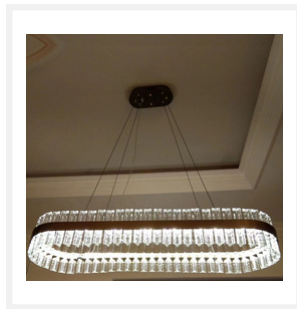

ZEST LIGHTING

Turned **On**

ATHENA

Oval Gold Crystal Glass Pendant Chandelier

PRODUCT DETAILS

- Type: Pendant Light / Chandelier
- Room List / Usage: Dining, Hallway, Kitchen (Indoor)
- Material: Stainless Steel, Crystal Glass
- Colour: Gold, Clear
- Brand: Zest Lighting
- Collection: Athena
- Shade Shape: Oblong / Oval

DIMENSIONS

- Fixture Length: 1000mm
- Fixture Width: 300mm
- Fixture Height: 150mm
- Canopy Length: 255mm
- Canopy Width: 115mm
- Canopy Height: 40mm
- Suspension: 1200mm Cables

LAMPING INFORMATION

- Voltage Input: 240V
- Max. Wattage: 64W
- Light Source: Integrated LED
- Colour Temperature: 3000K
- Lumens Output: 4500lm
- Colour Rendering Index (CRI): >90
- Dimmable: No
- Ingress Protection (IP Rating): IP20