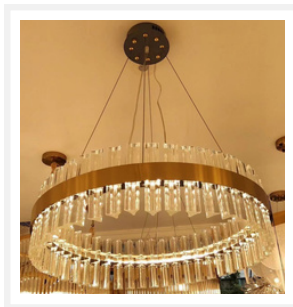

# ZEST LIGHTING

Turned **On**

## ATHENA

Round Gold Crystal Glass Pendant Chandelier

### PRODUCT DETAILS

- Type: Pendant Light / Chandelier
- Material: Stainless Steel, Crystal Glass
- Colour: Gold, Clear
- Shade Shape: Circular / Open Drum

### DIMENSIONS

- Fixture Size: Diameter 600mm x Height 150mm
- Canopy Size: Diameter 170mm x Height 40mm
- Suspension: 1500mm Cable
- Net Weight: 5.2kg