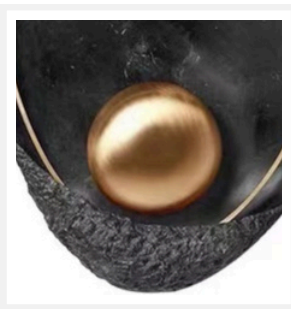

ZEST LIGHTING

Turned **On**

ATHENS

Resin Marble Brass Feature Wall Sconce – Black

PRODUCT DETAILS

- Type: Wall Light
- Room List / Usage: Bedroom, Hallway, Lounge (Indoor)
- Material: Resin (Scagliola), Fabric, Iron/Brass
- Colour: Black, Brass
- Shape: Open Shell

DIMENSIONS

- Width: 270mm
- Height: 400mm

LAMPING INFORMATION

- Voltage Input: 240V
- Max. Wattage: 5W
- Light Source: Integrated LED
- Colour Temperature: 3000K (Warm White)
- Lumens Output: 1000lm
- Dimmable: No
- Ingress Protection (IP Rating): IP20