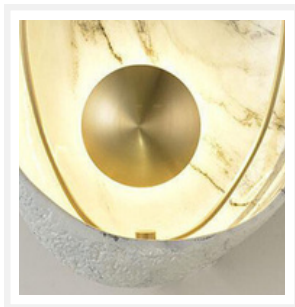

## ATHENS

Resin Marble Brass Feature Wall Sconce -  
White

### PRODUCT DETAILS

- Type: Wall Light
- Room List / Usage: Bedroom, Hallway, Lounge (Indoor)
- Material: Resin (Scagliola), Fabric, Iron/Brass
- Colour: White, Brass
- Shape: Open Shell

### DIMENSIONS

- Width: 270mm
- Projection / Depth: 100mm
- Height: 400mm