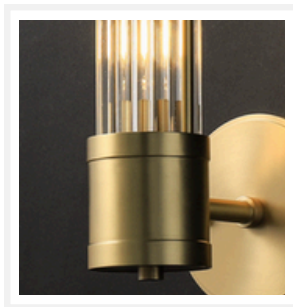

ZEST LIGHTING

Turned **On**

AUGUST

Single Light Gold and Clear Glass Art Deco Wall Light

PRODUCT DETAILS

- Type: Wall Light
- Room List / Usage: Bedroom, Hallway, Lounge (Indoor)
- Material: Brass, Glass
- Colour: Gold, Clear

DIMENSIONS

- Overall Width: 120mm
- Overall Projection / Depth: 160mm
- Overall Height: 300mm
- Backplate Diameter: 120mm
- Backplate Projection / Depth: 20mm

LAMPING INFORMATION

- Voltage Input: 240V
- Max. Wattage: 60W
- Light Source: E14 (Small Edison Screw)
- Bulb Included: No
- Number of Bulb Sockets: 1
- Dimmable: Yes
- Ingress Protection (IP Rating): IP20